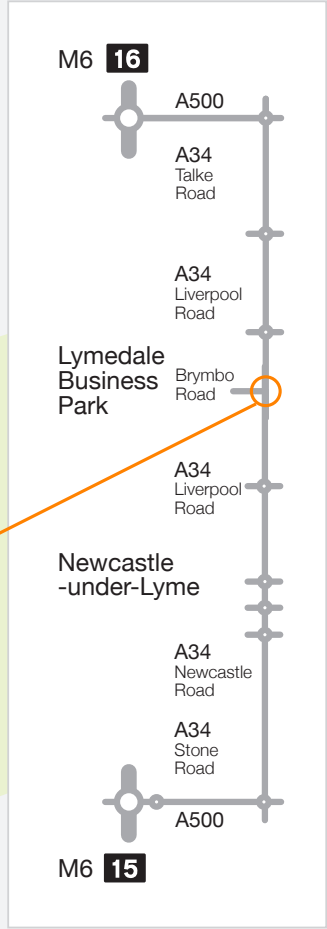

How to Find Us

From	Miles	Time
Belfast	308	6 hrs 49 minutes
Birmingham	59	1 hr 14 minutes
Cardiff	148	2 hrs 45 minutes
Dublin	205	5 hrs 8 minutes
Edinburgh	247	4 hrs 29 minutes
London	160	3 hrs 24 minutes
Manchester	41	1 hr 7 minutes

  M6 Junction 16 7 miles 14 minutes	 M6 Junction 15 4.7 miles 13 minutes	 Stoke Railway Station 4.4 miles 13 minutes	 Crewe Railway Station 11.6 miles 20 minutes

Eurostar Global Electronics Ltd
Evolution
Hooters Hall Road
Lymedale Business Park
Newcastle-under-Lyme
Staffordshire

ST5 9QF
01782 565 555

Opening Hours
9am - 6pm, Monday - Friday

We are Here

Lymedale Business Park

Newcastle-under-Lyme