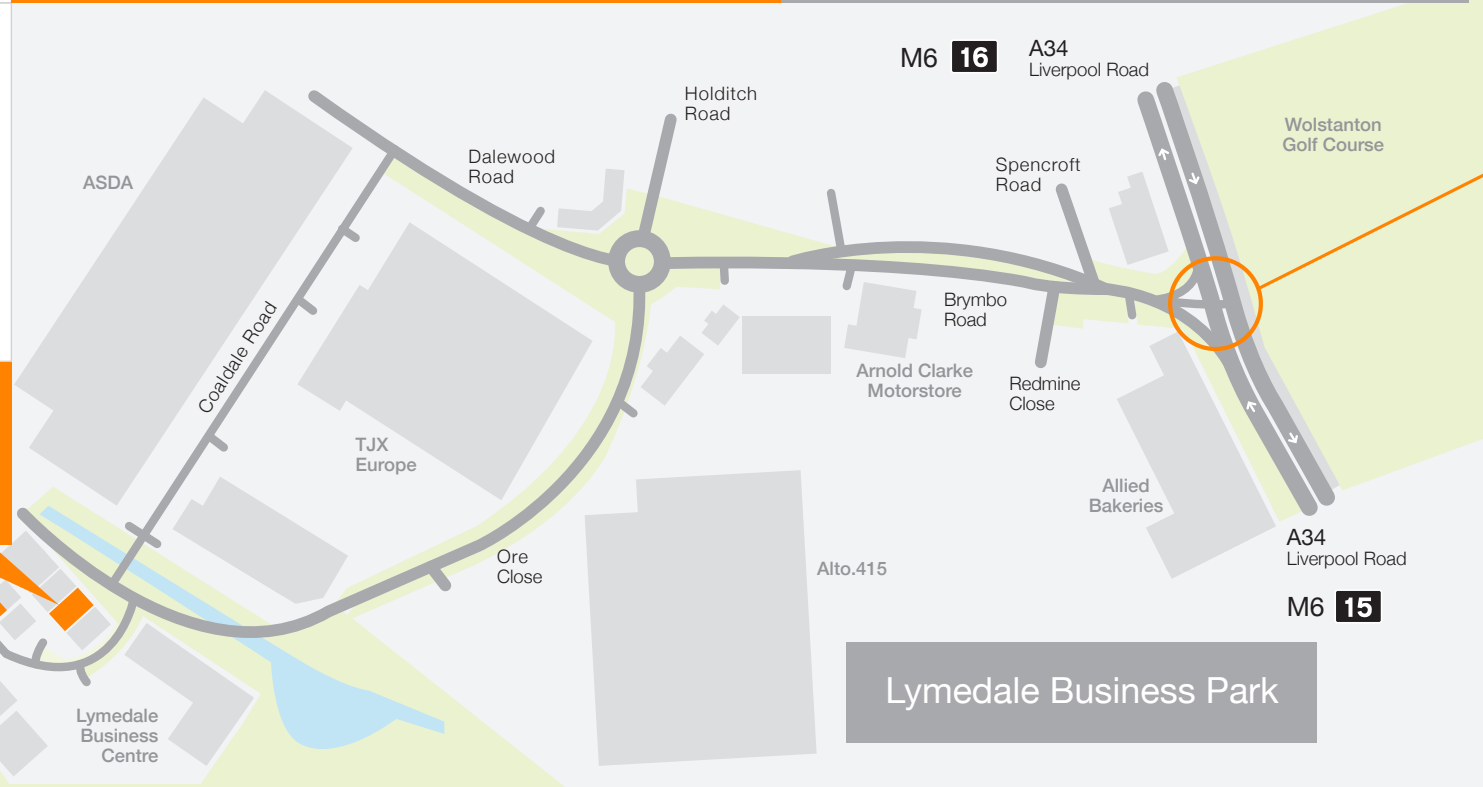

We are Here

Lymedale Business Park

Newcastle-under-Lyme